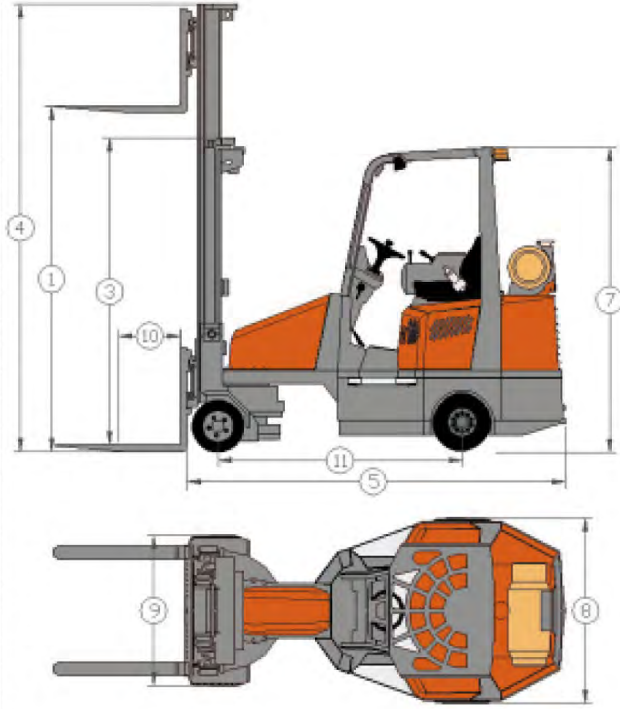

LP Gas

AISLE-MASTER

- Dramatically Reduce Aisle Width
- Achieve 50% More Storage Space
- Operate Inside AND Outdoors
- The One Lift Truck that Does All

www.combiliftdepottx.com

VERSATILITY

The uniquely designed AISLE-MASTER is engine powered and can therefore do the work of both a conventional forklift and a reach truck, with the flexibility to work in **very narrow aisles**, plus unload trucks in unpaved yards. Container loading is also possible.

STABILITY

The AISLE-MASTER has been designed to maintain **optimum stability** when fully articulated, ensuring operator safety without compromising lift height. Double handling is also eliminated, which further **increases productivity**.

AISLE-MASTER - Specifications

MODEL		44S		44WH	
Ref.	Description	Standard		Wide	
1	Lift height	4752 mm	187"	7052 mm	278"
2	Free Lift Height	1546 mm	61"	2481 mm	97.5"
3	Height Mast Closed	2390 mm	94"	3322 mm	132"
4	Height Mast Raised	5595 mm	220"	7893 mm	311"
5	Overall length	2825 mm	111"	2825 mm	111"
6	Ground Clearance	75 mm	3"	75 mm	3"
7	Overhead Guard Height	2311 mm	91"	2311 mm	91"
8	Chassis width - rear	1350 mm	53"	1500 mm	59"
9	Chassis width - front	1095mm	43"	1095mm	43"
10	Load Centre Distance	600 mm	24"	600 mm	24"
11	Wheel Base	1890 mm	74.5"	1890 mm	74.5"
12	Seat Height	1220 mm	48"	1220 mm	48"
13	Mast Tilt (Back/Forward)	4 ° / 1°		4 ° / 1°	
14	Capacity	4400 lbs		4400 lbs	
15	Ground Speed	12Km/h	8Mph	12Km/h	8Mph
16	Unladen Weight	6400 Kg	14000 Lbs	7000 Kg	15500 Lbs
17	Gradeability (Laden/Unladen)	15%		15%	
18	Rear tire size	450x200mm	18" x 8"	450x200mm	18" x 8"
19	Front tire size	406x178mm	16" x 7"	406x178mm	16" x 7"
20	Engine 67 HP (LPG)	GM Water Cooled		GM Water Cooled	
21	Electric's	12 Volt		12 Volt	
22	Standard Color	Grey / Orange		Grey / Orange	
23	Seat	Grammer		Grammer	